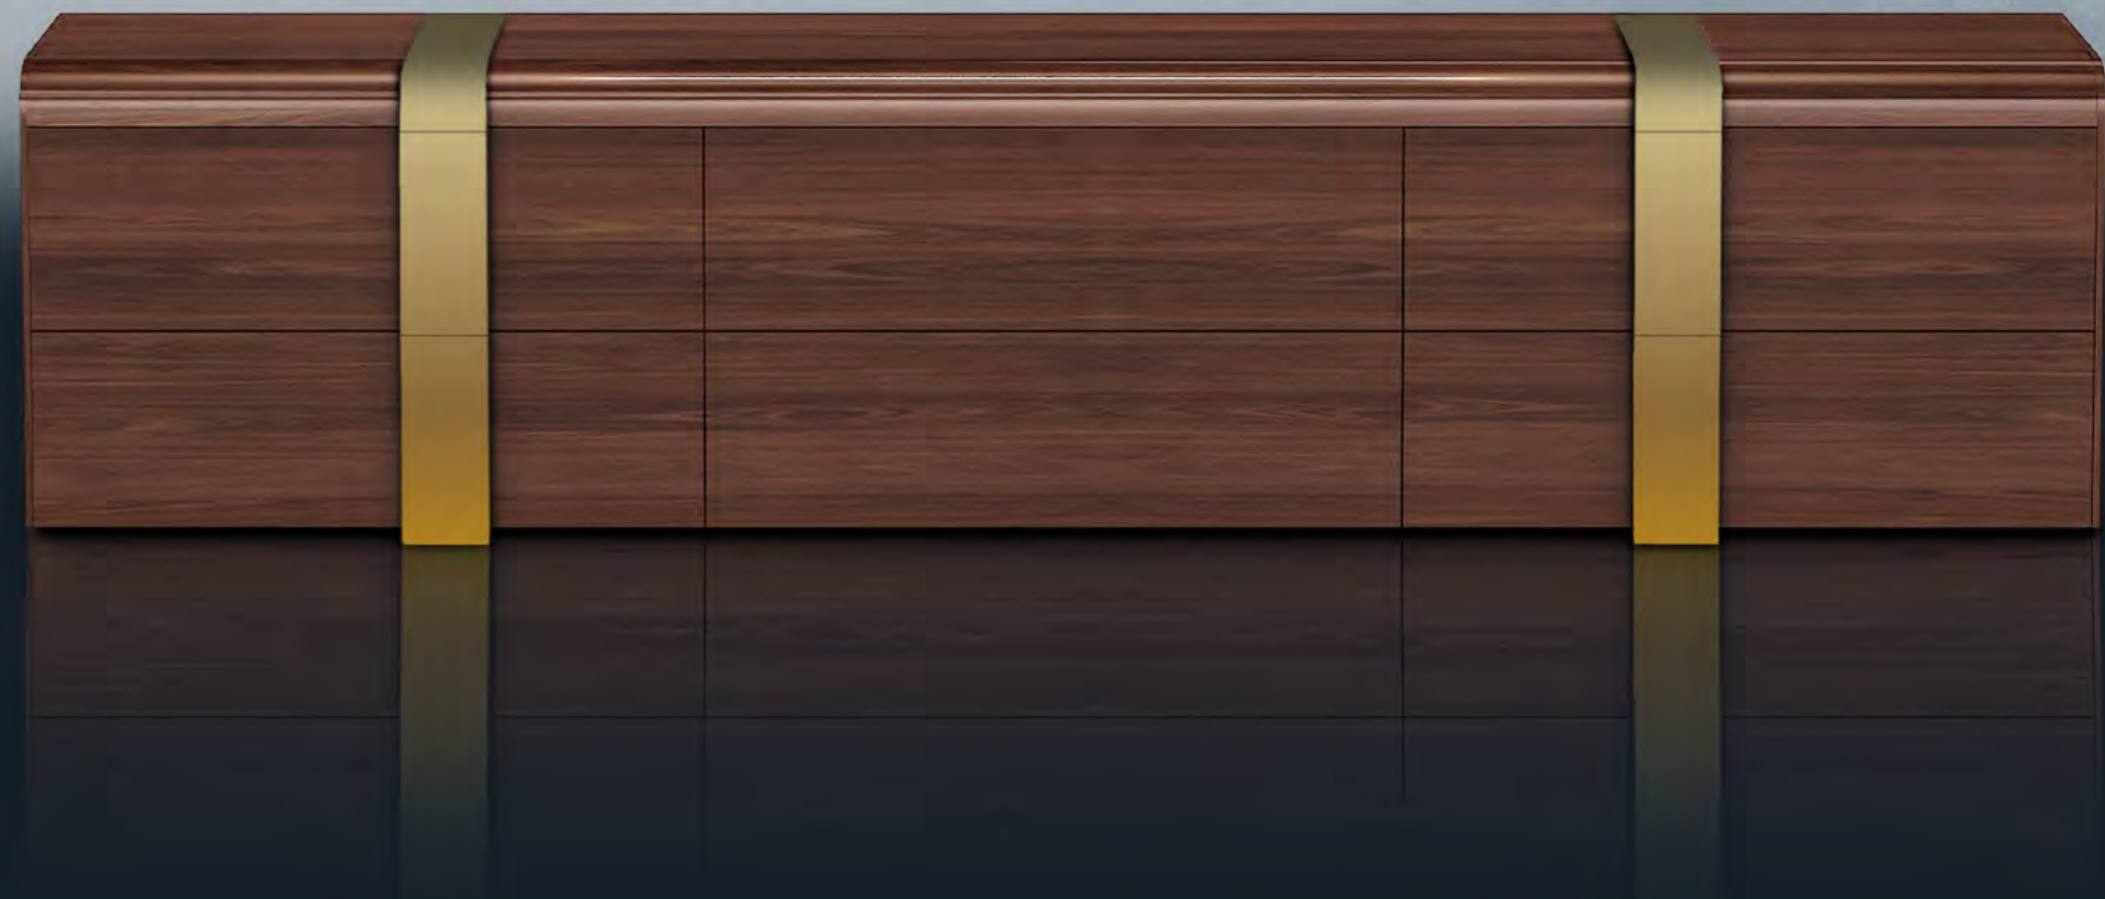

TL-2545
sideboard