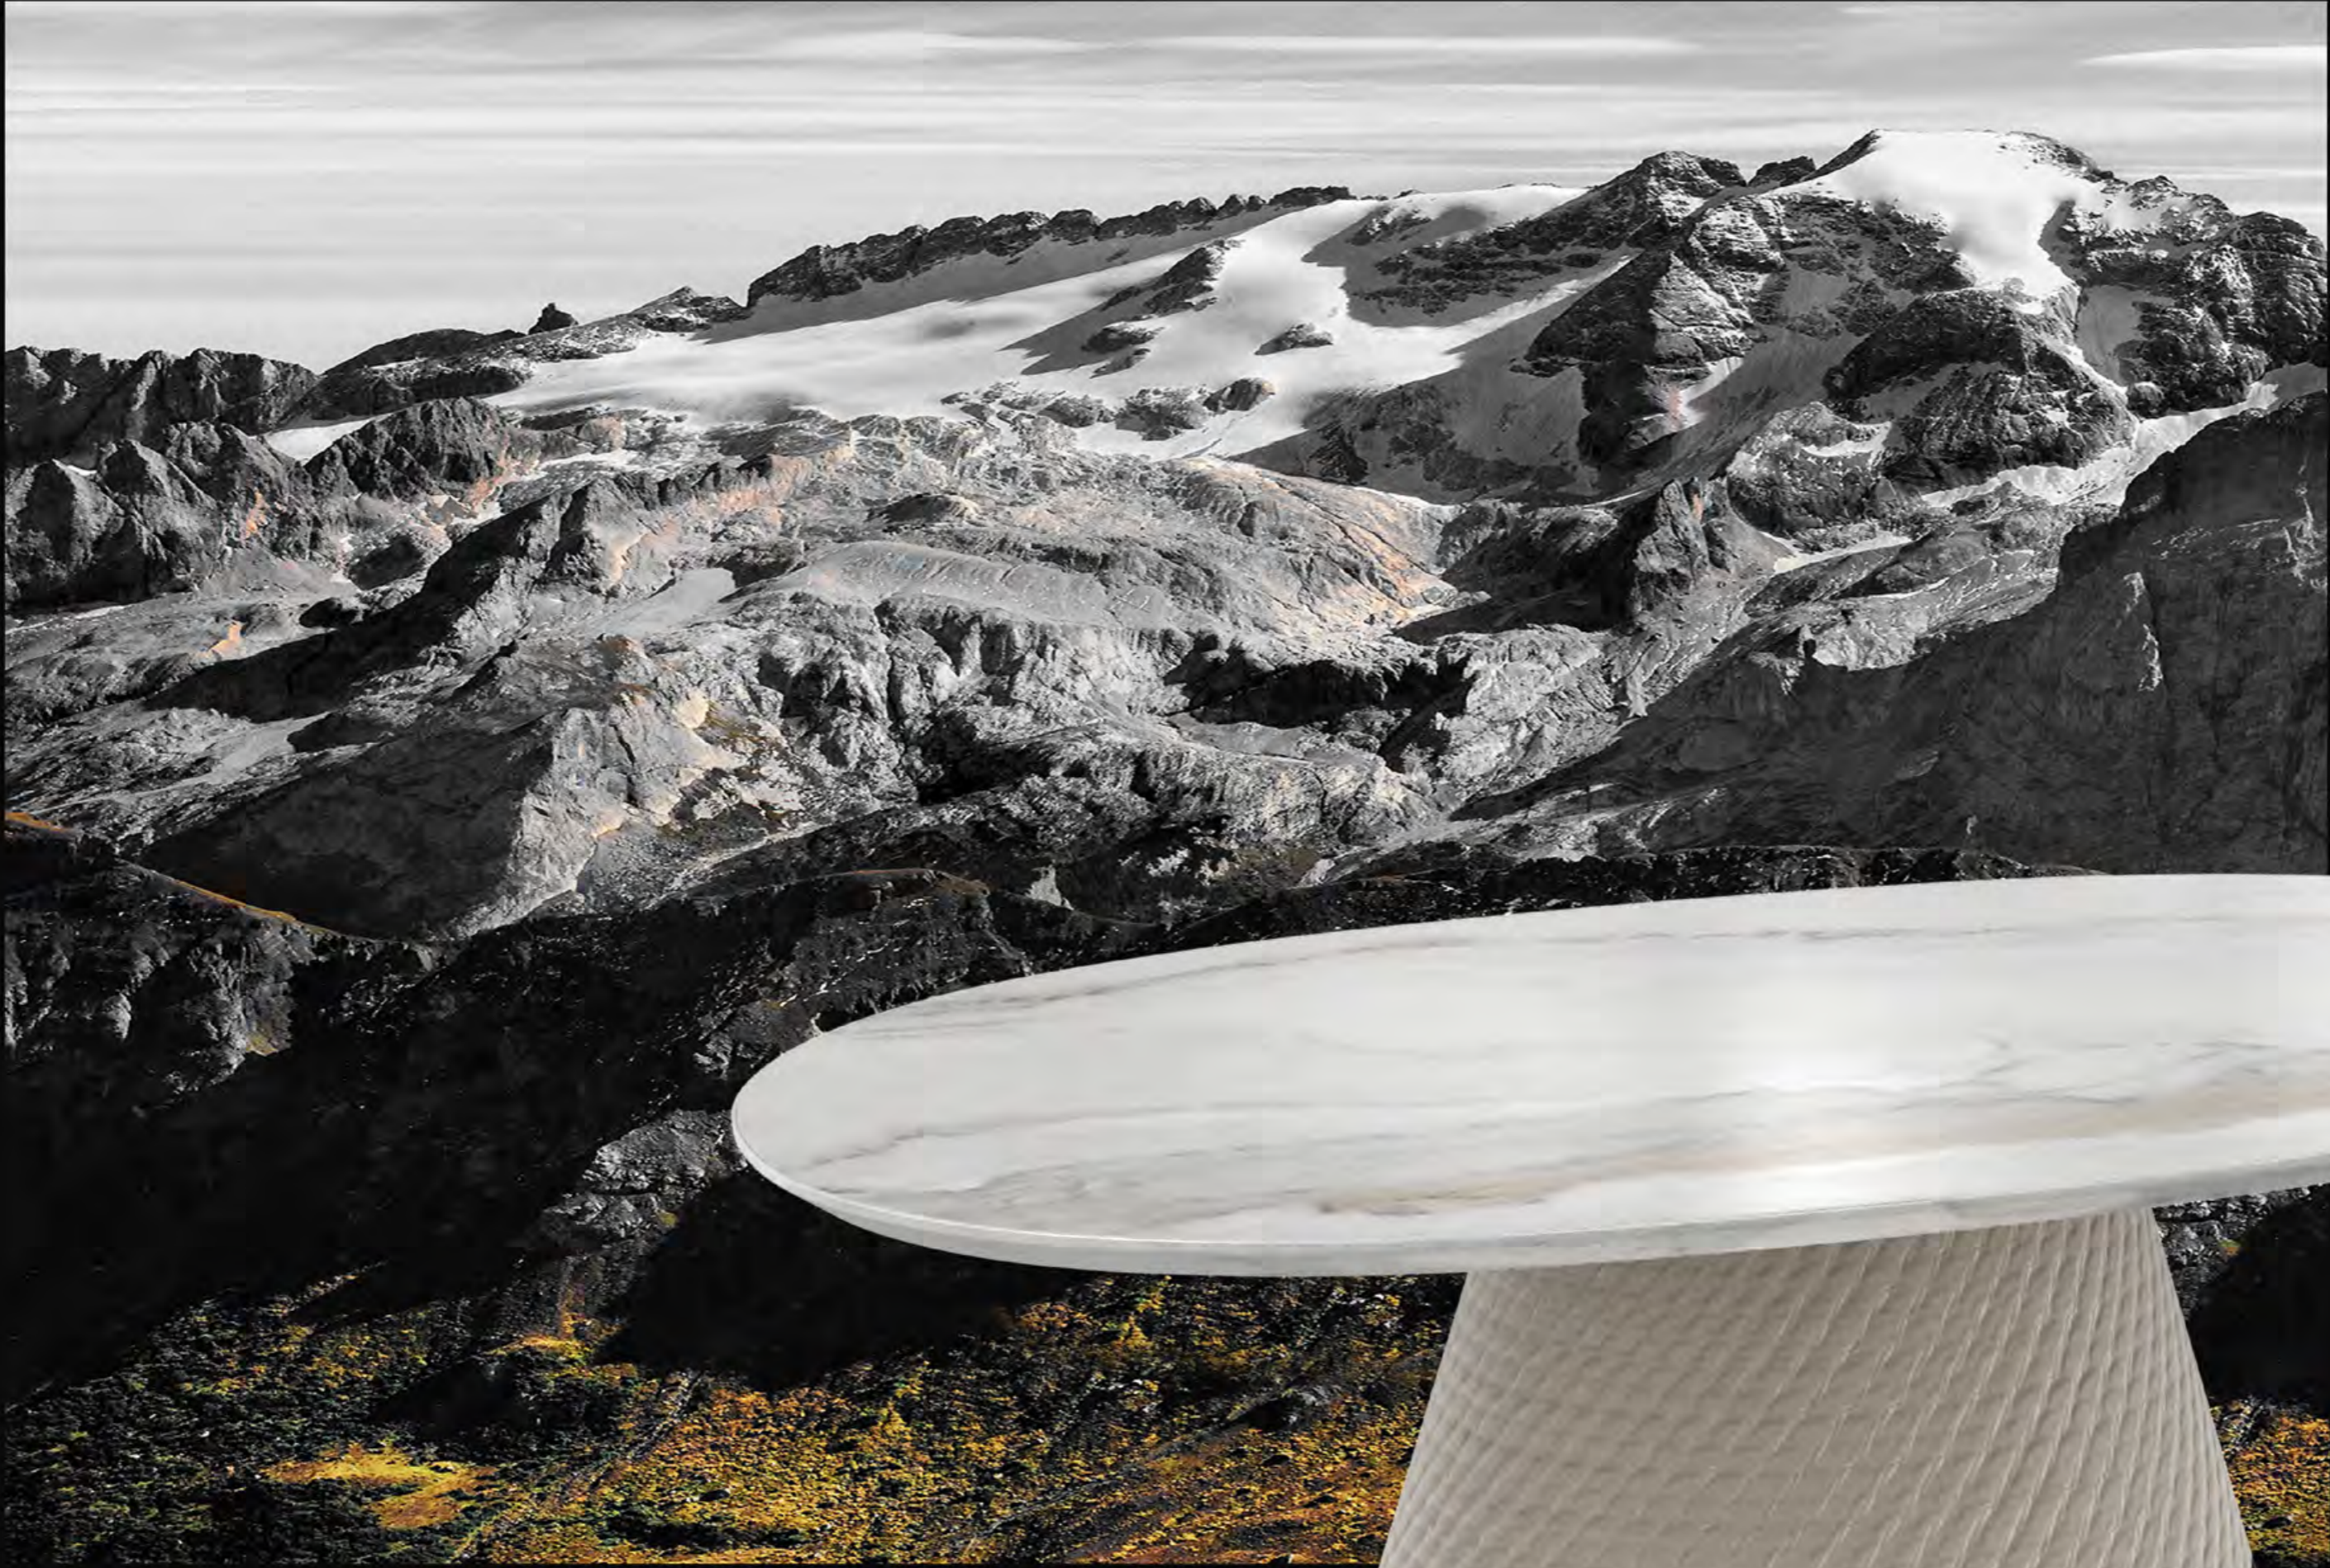

TL-2830 dining table
TL-2442 chair
TL-1957 sideboard
EXACON ceiling suspension

TL-2670
sideboard

TL-2830 OVAL dining table
TL-2442 chair
TL-2670 sideboard

TL-2830 OVAL
dining table

PRESTIGE IS A
CHOICE
LIVE THE LIFE