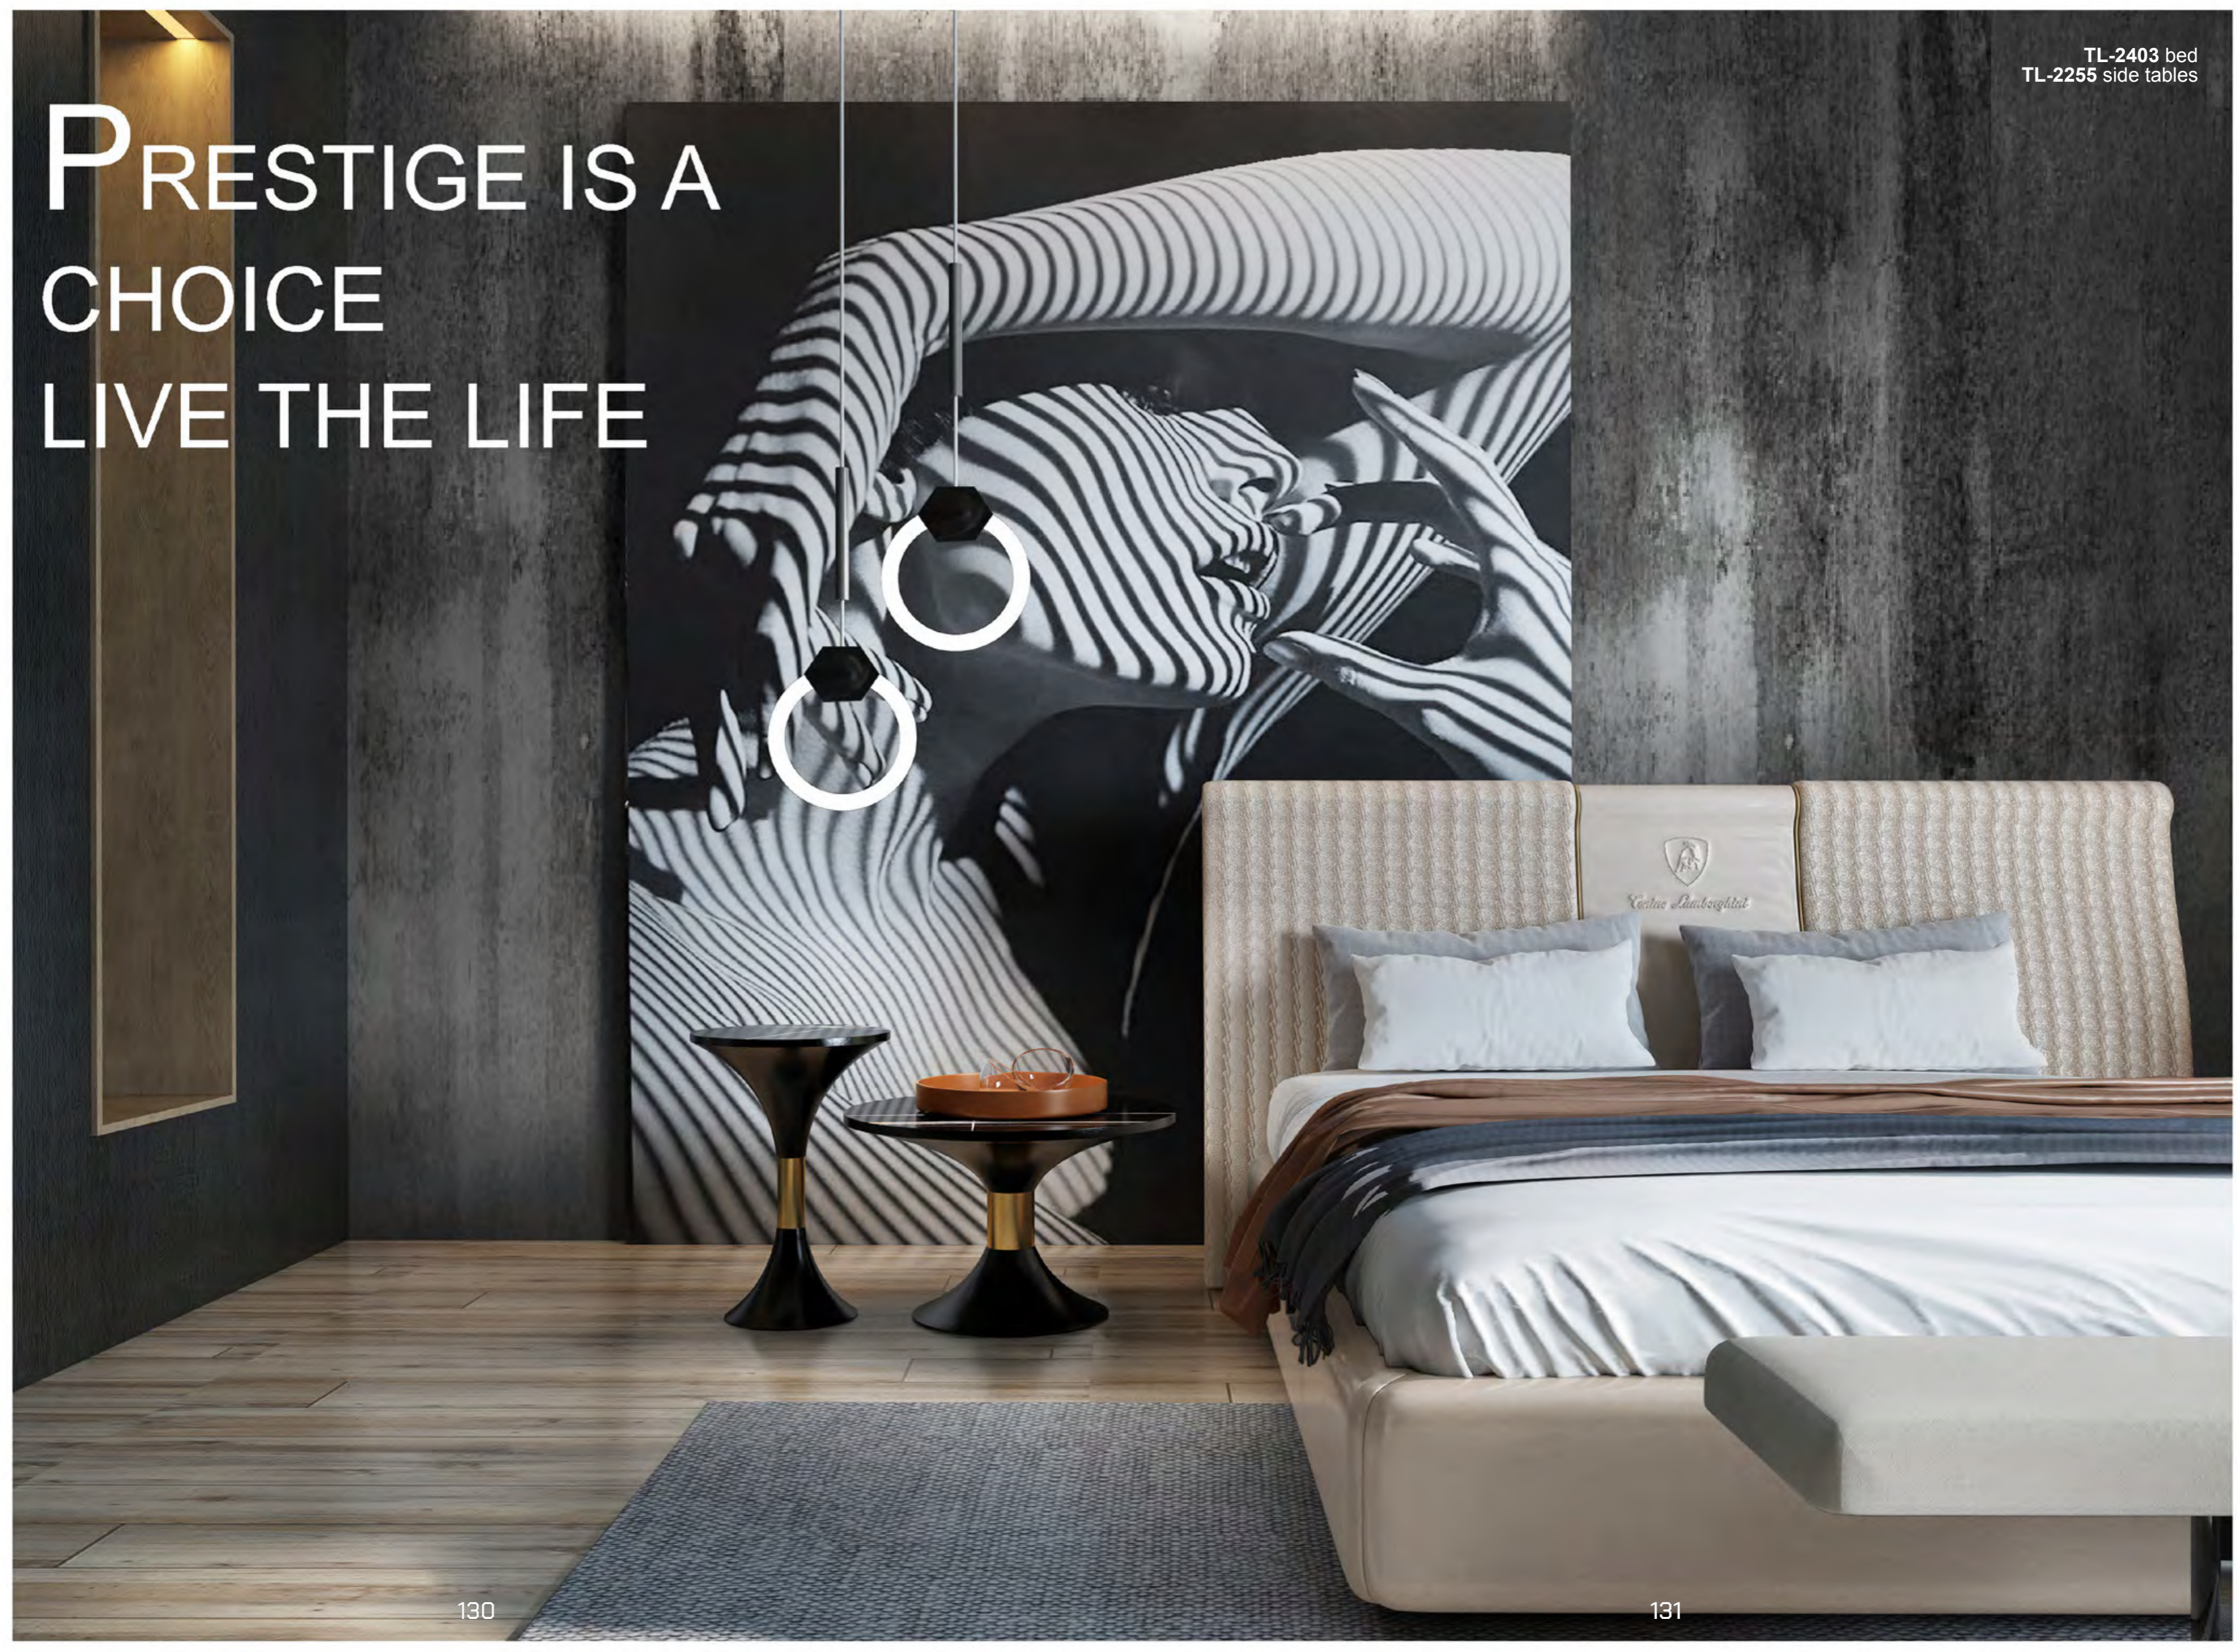

TL-2830 dining table
TL-2442 chair
TL-1957 sideboard
EXACON ceiling suspension

TL-2670
sideboard

TL-2830 OVAL dining table
TL-2442 chair
TL-2670 sideboard

TL-2830 OVAL
dining table

PRESTIGE IS A
CHOICE
LIVE THE LIFE