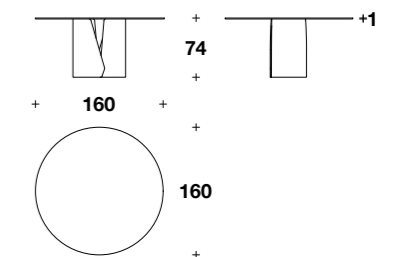

TAVOLO TONDO / ROUND TABLE

cod. **TTV (34)**
L 160 (63")
H 74 (29") - THK 1 (6/16")
D 160 (63")