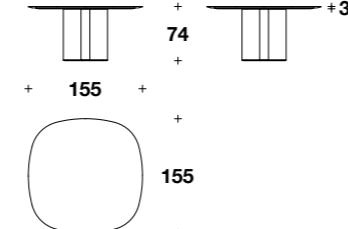

POLTRONA / ARMCHAIR

cod. **MEK (POL)**
L 99 (39")
H 81 (32") - HS 49 (19 1/4")
D 82 (32 1/3")

BEAN: POUF / OTTOMAN

cod. **TPU (11)**
L 112 (44")
H 42 (16 2/4")
D 70 (27 2/3")

Sedia / Chair
DOUBLE - T

SEDIA / CHAIR

cod. **SDT (14)**
L 45 (17 3/4")
H 85 (33 1/3") - HS 50 (19 3/4")
D 54 (21 1/3")

Sedia / Chair
FENCE

SEDIA / CHAIR

cod. **AGA (SED)**
L 65 (25 2/3")
H 77 (30 1/3") - HA 66 (26") - HS 47 (18 2/4")
D 64 (25 1/3")

Tavoli / Tables
ANDREJ

TAVOLO QUADRATO / SQUARE TABLE

cod. **TTV (29M)**
L 125 (49 1/3")
H 74 (29") - THK 3 (1 3/16")
D 125 (49 1/3")

TAVOLO QUADRATO / SQUARE TABLE

cod. **TTV (30M)**
L 155 (61")
H 74 (29") - THK 3 (1 3/16")
D 155 (61")