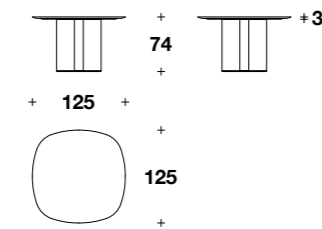

POLTRONA / ARMCHAIR

cod. **MEK (POL)**
L 99 (39")
H 81 (32") - HS 49 (19 1/4")
D 82 (32 1/3")

BEAN: POUF / OTTOMAN

cod. **TPU (11)**
L 112 (44")
H 42 (16 2/4")
D 70 (27 2/3")

Sedia / Chair
DOUBLE - T

SEDIA / CHAIR

cod. **SDT (14)**
L 45 (17 3/4")
H 85 (33 1/3") - HS 50 (19 3/4")
D 54 (21 1/3")

Sedia / Chair
FENCE

SEDIA / CHAIR

cod. **AGA (SED)**
L 65 (25 2/3")
H 77 (30 1/3") - HA 66 (26") - HS 47 (18 2/4")
D 64 (25 1/3")

Tavoli / Tables
ANDREJ

TAVOLO QUADRATO / SQUARE TABLE

cod. **TTV (29M)**
L 125 (49 1/3")
H 74 (29") - THK 3 (1 3/16")
D 125 (49 1/3")

TAVOLO QUADRATO / SQUARE TABLE

cod. **TTV (30M)**
L 155 (61")
H 74 (29") - THK 3 (1 3/16")
D 155 (61")