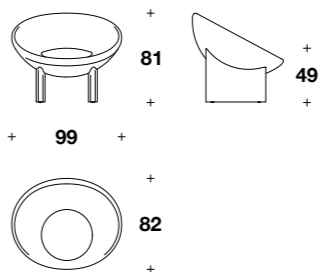

cod. **TLR (CLD) - TLR (CLS)**
L 173 (68")
H 66 (26") - HS 41 (16 1/4")
D 136 (53 2/3")
DRAWING: RIGHT ELEMENT

POUF PER RETRO SCHIENALE DX O SX / OTTOMAN FOR RIGHT OR LEFT BACK

cod. **TLR (POUDX) - TLR (POUSX)**
L 152 (60")
H 41 (16 1/4")
D 102 (40")
DRAWING: RIGHT ELEMENT

Pouf / Ottomans
ORSON

ROUND: POUF / OTTOMAN

cod. **TPU (09)**
L 60 (23 2/3")
H 42 (16 2/4")
D 60 (23 2/3")

OVAL: POUF / OTTOMAN

cod. **TPU (10)**
L 102 (40")
H 42 (16 2/4")
D 66 (26")

Poltrona / Armchair
MEKONG

POLTRONA / ARMCHAIR

cod. **MEK (POL)**
L 99 (39")
H 81 (32") - HS 49 (19 1/4")
D 82 (32 1/3")

BEAN: POUF / OTTOMAN

cod. **TPU (11)**
L 112 (44")
H 42 (16 2/4")
D 70 (27 2/3")

Sedia / Chair
DOUBLE - T

SEDIA / CHAIR