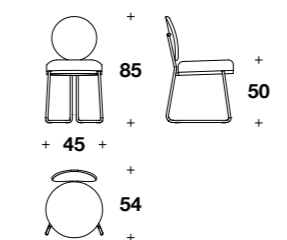

POLTRONA / ARMCHAIR

cod. **MEK (POL)**
L 99 (39")
H 81 (32") - HS 49 (19 1/4")
D 82 (32 1/3")

BEAN: POUF / OTTOMAN

cod. **TPU (11)**
L 112 (44")
H 42 (16 2/4")
D 70 (27 2/3")

Sedia / Chair
DOUBLE - T

SEDIA / CHAIR

cod. **SDT (14)**
L 45 (17 3/4")
H 85 (33 1/3") - HS 50 (19 3/4")
D 54 (21 1/3")

Sedia / Chair
FENCE

SEDIA / CHAIR

cod. **AGA (SED)**
L 65 (25 2/3")
H 77 (30 1/3") - HA 66 (26") - HS 47 (18 2/4")
D 64 (25 1/3")