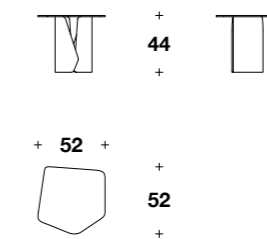

TAVOLO TONDO / ROUND TABLE

cod. **TTV (35)**
L 180 (71")
H 74 (29") - THK 1 (6/16")
D 180 (71")

Librerie / Bookshelves
DIVISION

LIBRERIA BASSA / LOW BOOKSHELF

cod. **MBT (25B)**
L 260 (102 1/3")
H 164 (64 2/3")
D 50 (19 3/4")

LIBRERIA ALTA / HIGH BOOKSHELF

cod. **MBT (25A)**
L 140 (55")
H 250 (98 1/3")
D 50 (19 3/4")

Coffee and side tables
CROSS

SIDE TABLE

cod. **CTT (33)**
L 52 (20 1/3")
H 44 (17 1/4")
D 52 (20 1/3")

COFFEE TABLE