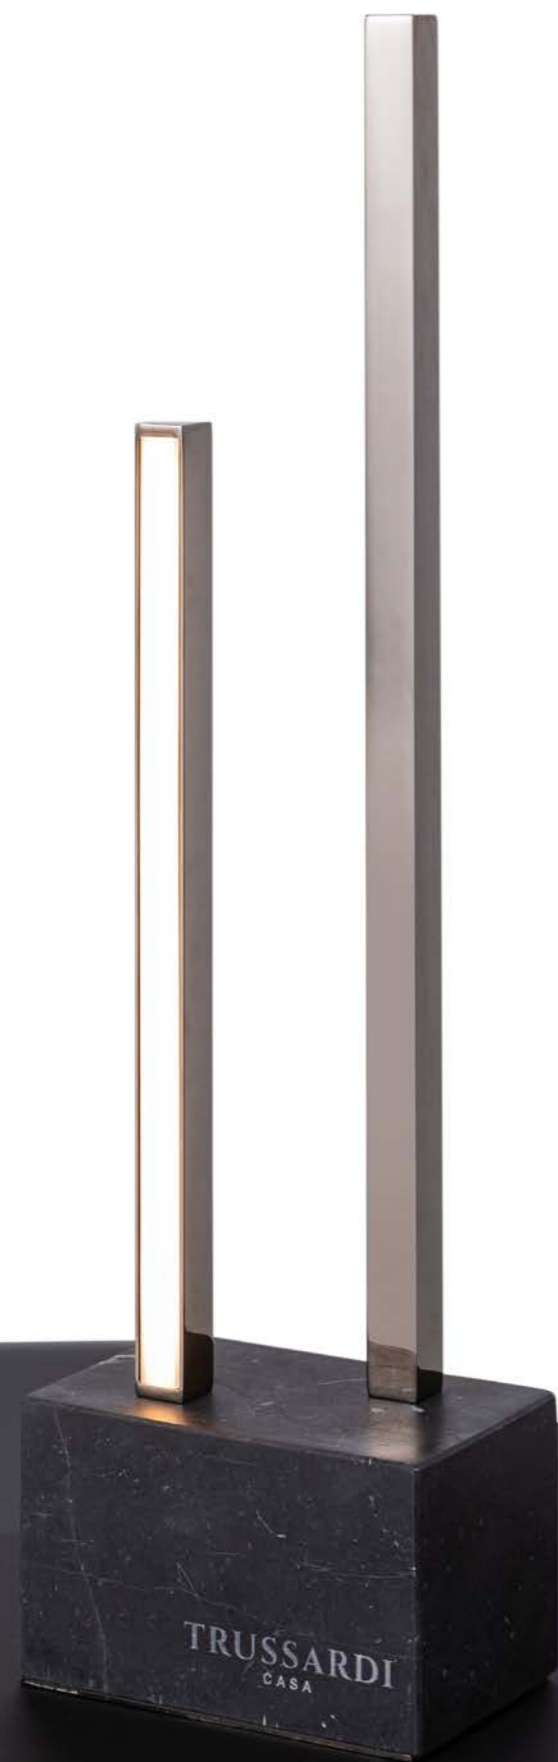

Nebula sofa, *Larry* medium and round coffee tables, *Block* floor lamp

NEBULA

Design by *Lanzavecchia+Wai*

Divano 3 posti in 2 elementi/
3 Seater sofa in 2 elements
Cod. WAI (D3)

LARRY
Coffee tables
Cod. CTT (26) - CTT (27) - CTT (28)

BLOCK
Lampada da tavolo/
Table lamp
Cod. **TRL (27)**

BLOCK
Sospensione con 4 elementi/
Suspension with 4 elements
Cod. **TRL (30)**

BLOCK
Lampada da terra/
Floor lamp
Cod. **TRL (28)**

Nebula sectional sofa, *Mekong* armchair, *King&Queen* side tables