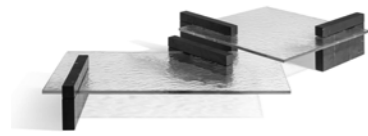

Coffee tables
GRAFISM

**SQUARE:
COFFEE TABLE**

cod. **CTT (29)**
L 102 (40")
H 28 (11")
D 102 (40")