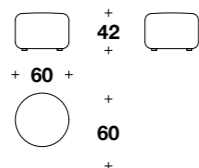

Pouf / Ottomans
ORSON

ROUND: POUF / OTTOMAN

cod. **TPU (09)**
L 60 (23 2/3")
H 42 (16 2/4")
D 60 (23 2/3")