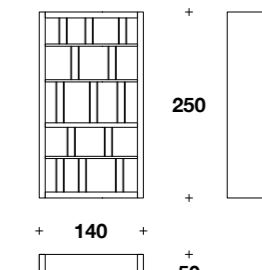

TAVOLO TONDO / ROUND TABLE

cod. **TTV (35)**
L 180 (71")
H 74 (29") - THK 1 (6/16")
D 180 (71")

Librerie / Bookshelves
DIVISION

LIBRERIA BASSA / LOW BOOKSHELF

cod. **MBT (25B)**
L 260 (102 1/3")
H 164 (64 2/3")
D 50 (19 3/4")

LIBRERIA ALTA / HIGH BOOKSHELF

cod. **MBT (25A)**
L 140 (55")
H 250 (98 1/3")
D 50 (19 3/4")

Coffee and side tables
CROSS

SIDE TABLE

cod. **CTT (33)**
L 52 (20 1/3")
H 44 (17 1/4")
D 52 (20 1/3")

COFFEE TABLE