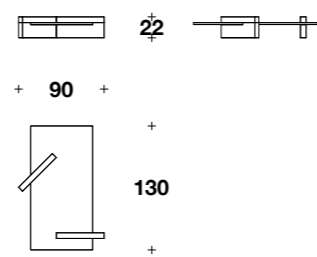

**RECTANGULAR:
COFFEE TABLE**

cod. **CTT (30)**
L 90 (35 1/3")
H 22 (8 3/4")
D 130 (51 1/3")