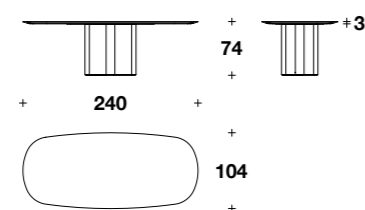

TAVOLO RETTANGOLARE / RECTANGULAR TABLE

cod. **TTV (32M)**
L 240 (94 1/3")
H 74 (29") - THK 3 (1 3/16")
D 104 (41")