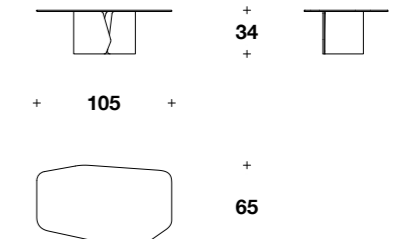

TAVOLO TONDO / ROUND TABLE

cod. **TTV (35)**
L 180 (71")
H 74 (29") - THK 1 (6/16")
D 180 (71")

Librerie / Bookshelves
DIVISION

LIBRERIA BASSA / LOW BOOKSHELF

cod. **MBT (25B)**
L 260 (102 1/3")
H 164 (64 2/3")
D 50 (19 3/4")

LIBRERIA ALTA / HIGH BOOKSHELF

cod. **MBT (25A)**
L 140 (55")
H 250 (98 1/3")
D 50 (19 3/4")

Coffee and side tables
CROSS

SIDE TABLE

cod. **CTT (33)**
L 52 (20 1/3")
H 44 (17 1/4")
D 52 (20 1/3")

COFFEE TABLE