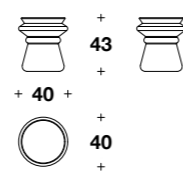

**QUEEN:
SIDE TABLE**

cod. **CTT (25)**
L-D Ø 40 (Ø 15 3/4")
H 43 (15")