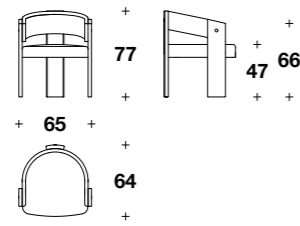

Sedia / Chair
FENCE

SEDIA / CHAIR

cod. **AGA (SED)**
L 65 (25 2/3")
H 77 (30 1/3") - HA 66 (26") - HS 47 (18 2/4")
D 64 (25 1/3")