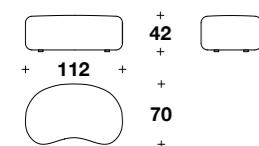

cod. **TLR (CLD) - TLR (CLS)**
L 173 (68")
H 66 (26") - HS 41 (16 1/4")
D 136 (53 2/3")
DRAWING: RIGHT ELEMENT

POUF PER RETRO SCHIENALE DX O SX / OTTOMAN FOR RIGHT OR LEFT BACK

cod. **TLR (POUDX) - TLR (POUSX)**
L 152 (60")
H 41 (16 1/4")
D 102 (40")
DRAWING: RIGHT ELEMENT

SMALL: CUSCINO SCHIENALE / BACK CUSHION

cod. **TLR (/CUS1)**
50x50 (19 3/4" x 19 3/4")

BIG: CUSCINO SCHIENALE / BACK CUSHION

cod. **TLR (/CUS2)**
60x60 (23 2/3" x 23 2/3")

Dormeuse
HALFMOON

DORMEUSE

cod. **TLR (DON)**
L 192 (75 2/3")
H 82 (32 1/3") - HS 30 (11 3/4")
D 84 (33")

Pouf / Ottomans
ORSON

ROUND: POUF / OTTOMAN

cod. **TPU (09)**
L 60 (23 2/3")
H 42 (16 2/4")
D 60 (23 2/3")

OVAL: POUF / OTTOMAN

cod. **TPU (10)**
L 102 (40")
H 42 (16 2/4")
D 66 (26")

Poltrona / Armchair
MEKONG

POLTRONA / ARMCHAIR

cod. **MEK (POL)**
L 99 (39")
H 81 (32") - HS 49 (19 1/4")
D 82 (32 1/3")

BEAN: POUF / OTTOMAN

cod. **TPU (11)**
L 112 (44")
H 42 (16 2/4")
D 70 (27 2/3")

Sedia / Chair
DOUBLE - T

SEDIA / CHAIR