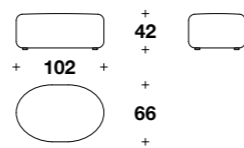

OVAL: POUF / OTTOMAN

cod. **TPU (10)**
L 102 (40")
H 42 (16 2/4")
D 66 (26")