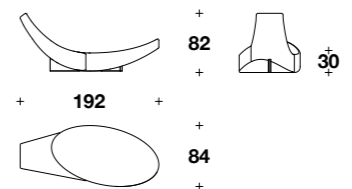

cod. **TLR (CLD) - TLR (CLS)**
L 173 (68")
H 66 (26") - HS 41 (16 1/4")
D 136 (53 2/3")
DRAWING: RIGHT ELEMENT

POUF PER RETRO SCHIENALE DX O SX / OTTOMAN FOR RIGHT OR LEFT BACK

cod. **TLR (POUDX) - TLR (POUSX)**
L 152 (60")
H 41 (16 1/4")
D 102 (40")
DRAWING: RIGHT ELEMENT

SMALL: CUSCINO SCHIENALE / BACK CUSHION

cod. **TLR (/CUS1)**
50x50 (19 3/4" x 19 3/4")

BIG: CUSCINO SCHIENALE / BACK CUSHION

cod. **TLR (/CUS2)**
60x60 (23 2/3" x 23 2/3")

Dormeuse
HALFMOON

DORMEUSE

cod. **TLR (DON)**
L 192 (75 2/3")
H 82 (32 1/3") - HS 30 (11 3/4")
D 84 (33")