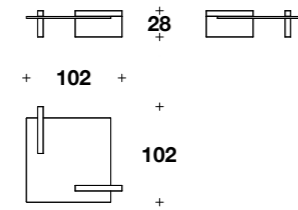

Coffee tables
GRAFISM

**SQUARE:
COFFEE TABLE**

cod. **CTT (29)**
L 102 (40")
H 28 (11")
D 102 (40")