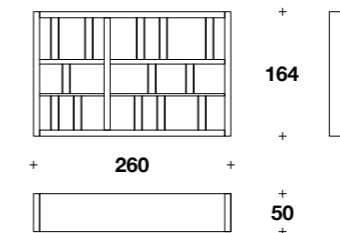

Librerie / Bookshelves
DIVISION

LIBRERIA BASSA / LOW BOOKSHELF

cod. **MBT (25B)**
L 260 (102 1/3")
H 164 (64 2/3")
D 50 (19 3/4")