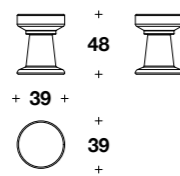

LIBRERIA ALTA / HIGH BOOKSHELF

cod. **MBT (25A)**
L 140 (55")
H 250 (98 1/3")
D 50 (19 3/4")

Coffee and side tables
CROSS

SIDE TABLE

cod. **CTT (33)**
L 52 (20 1/3")
H 44 (17 1/4")
D 52 (20 1/3")

COFFEE TABLE

cod. **CTT (34)**
L 105 (41 1/3")
H 34 (13 2/4")
D 65 (25 2/3")

Coffee tables
GRAFISM

**SQUARE:
COFFEE TABLE**

cod. **CTT (29)**
L 102 (40")
H 28 (11")
D 102 (40")

**RECTANGULAR:
COFFEE TABLE**

cod. **CTT (30)**
L 90 (35 1/3")
H 22 (8 3/4")
D 130 (51 1/3")

Side tables
KING & QUEEN

**KING:
SIDE TABLE**

cod. **CTT (24)**
L-D Ø 39 (Ø 15 1/4")
H 48 (19")

**QUEEN:
SIDE TABLE**

cod. **CTT (25)**
L-D Ø 40 (Ø 15 3/4")
H 43 (15")

Coffee tables
LARRY

**ROUND:
COFFEE TABLE**

cod. **CTT (26)**
L-D Ø 70 (Ø 27 2/3")
H 32 (12 2/4")

**MEDIUM:
COFFEE TABLE**

cod. **CTT (27)**
L 80 (31 1/3")
H 18 (7")
D 58 (23")

**BIG:
COFFEE TABLE**

cod. **CTT (28)**
L 130 (51 1/3")
H 32 (12 2/4")
D 74 (29")